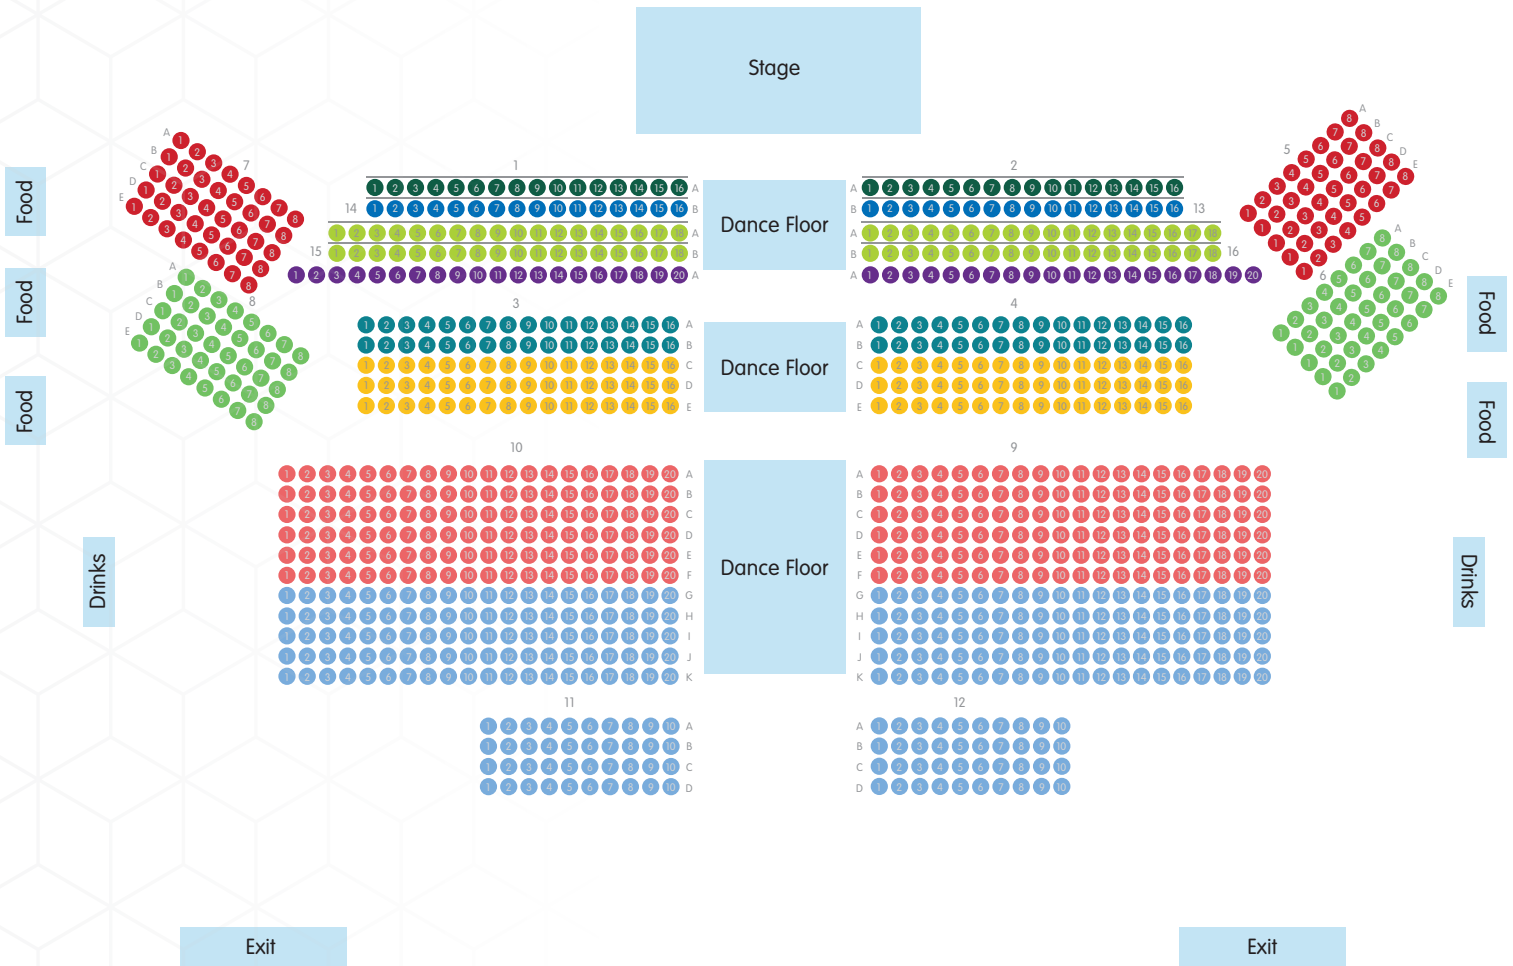

VIP Lounge Ticket

\$150

- 1 General Admission Ticket
- Pre-event VIP Meet and Greet with Landau Eugene Murphy Jr. & Voices of Classic Soul

SEATING

To purchase General Admission tickets, please visit Eventbrite:
<https://jccm-community-concert.eventbrite.com>